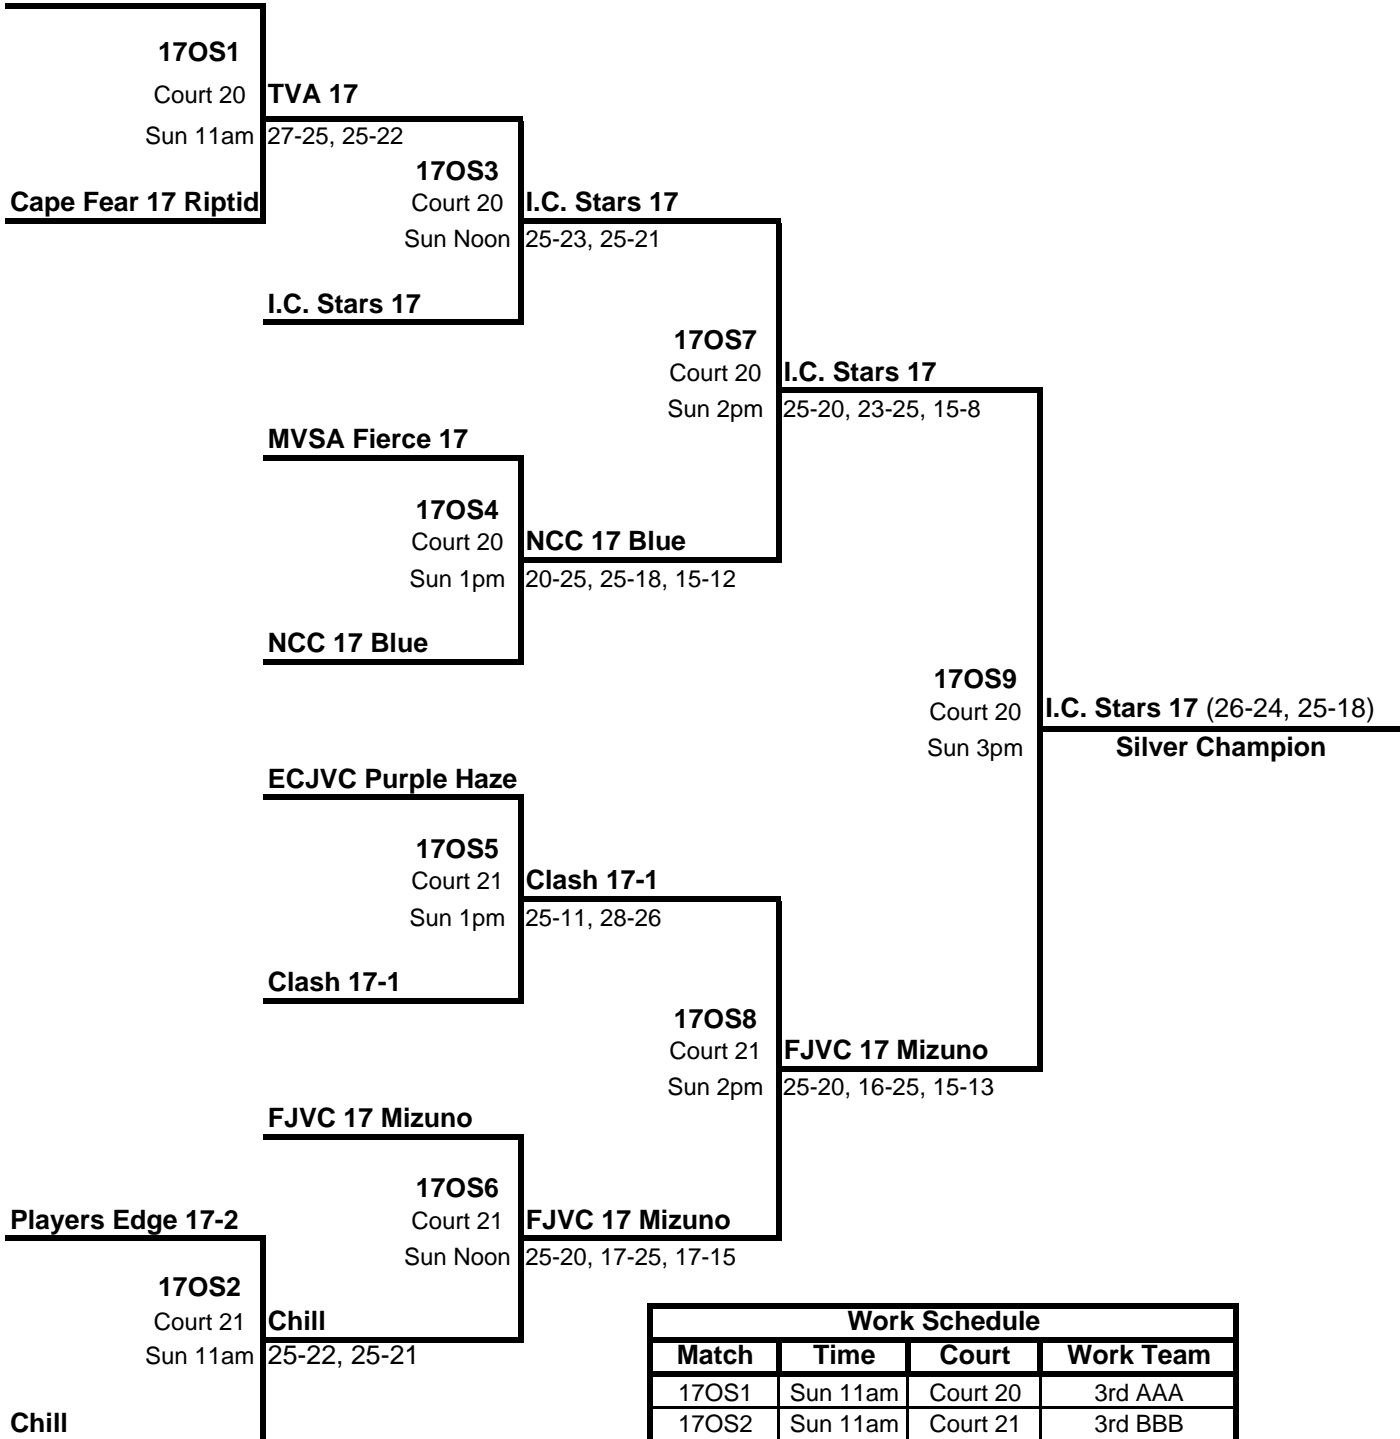

2007 Monument City Classic

Silver Division - 17 Open

TVA 17

Work Schedule			
Match	Time	Court	Work Team
17OS1	Sun 11am	Court 20	3rd AAA
17OS2	Sun 11am	Court 21	3rd BBB
17OS3	Sun Noon	Court 20	Loser of 17OS1
17OS4	Sun 1pm	Court 20	Loser of 17OS3
17OS5	Sun 1pm	Court 21	Loser of 17OS6
17OS6	Sun Noon	Court 21	Loser of 17OS2
17OS7	Sun 2pm	Court 20	Loser of 17OS4
17OS8	Sun 2pm	Court 21	Loser of 17OS5
17OS9	Sun 3pm	Court 20	Loser of 17OS7