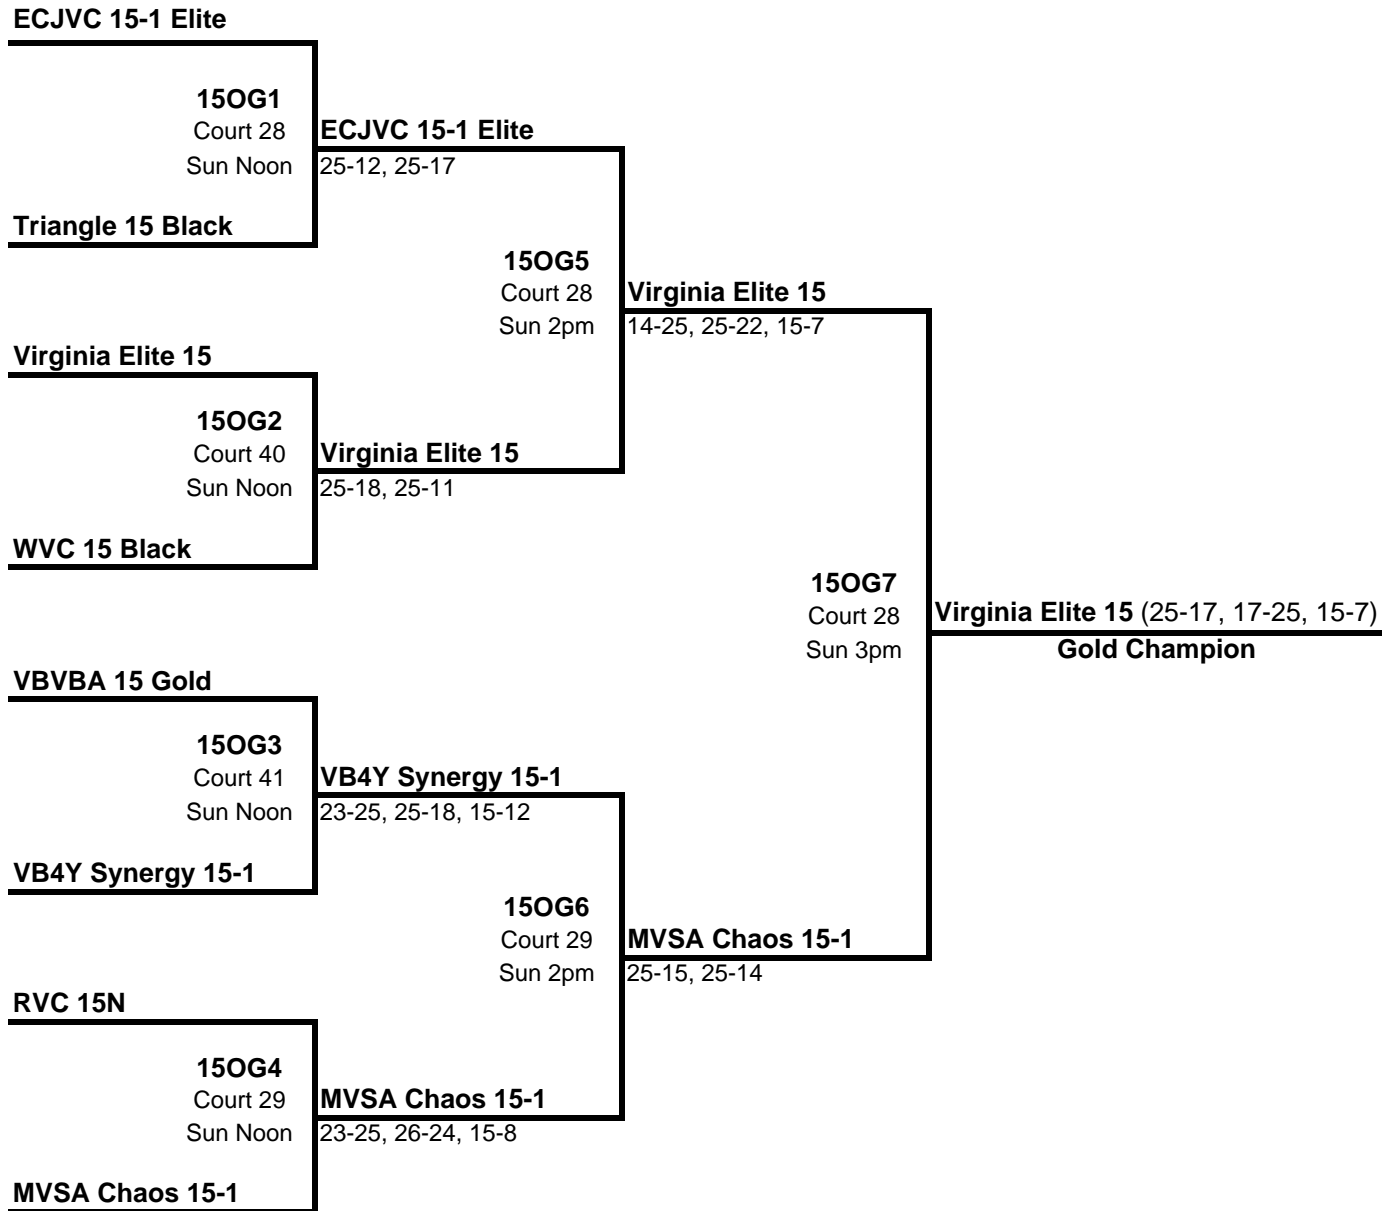

Pool DDD		Court 41		Matches		
Team		Won	Lost	Finish		
1	NVVA Loudoun 15P	0	2	3rd		
2	Virginia Elite 15	2	0	1st		
3	VBVBA 15 Gold	1	1	2nd		
Time	#	Match	Works	Game 1	Game 2	Game 3
Sun 8am	1	NVVA Loudoun 15P	2	23	13	
	1 vs 3	VBVBA 15 Gold		25	25	
Sun 9am	2	Virginia Elite 15	1	25	30	
	2 vs 3	VBVBA 15 Gold		17	28	
Sun 10am	3	NVVA Loudoun 15P	3	8	25	19
	1 vs 2	Virginia Elite 15		25	16	21

Note: 3rd place team from Pool DDD works the 11am match (17OG3) on Court 41

Pool EEE		Court 20		Matches		
Team		Won	Lost	Finish		
1	Halos 15-1	2	0	1st		
2	I.C. Stars 15	0	2	3rd		
3	Clash 14-1 Caution	1	1	2nd		
Time	#	Match	Works	Game 1	Game 2	Game 3
Sun 8am	1	Halos 15-1	2	25	25	
	1 vs 3	Clash 14-1 Caution		17	19	
Sun 9am	2	I.C. Stars 15	1	20	25	13
	2 vs 3	Clash 14-1 Caution		25	16	15
Sun 10am	3	Halos 15-1	3	25	25	
	1 vs 2	I.C. Stars 15		20	13	

Note: 1st place team from Pool EEE works the 11am match (18OG1) on Court 31

Pool FFF		Court 21		Matches		
Team		Won	Lost	Finish		
1	Triangle 15 Blue	2	0	1st		
2	Diamond Jrs 15	1	1	2nd		
3	VBVBA Bam 15 Blue	0	2	3rd		
Time	#	Match	Works	Game 1	Game 2	Game 3
Sun 8am	1	Triangle 15 Blue	2	25	25	
	1 vs 3	VBVBA Bam 15 Blue		18	17	
Sun 9am	2	Diamond Jrs 15	1	25	25	
	2 vs 3	VBVBA Bam 15 Blue		13	19	
Sun 10am	3	Triangle 15 Blue	3	25	25	
	1 vs 2	Diamond Jrs 15		18	17	

Note: 21st place team from Pool FFF works the 11am match (18OG4) on Court 30

2007 Monument City Classic

Gold Division - 15 Open